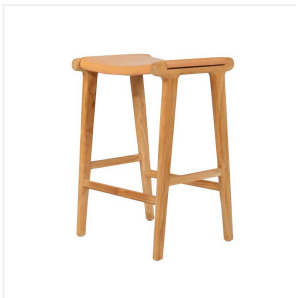

TEAKWOOD LEATHER BAR STOOL

STOW-0012

PRODUCT INFORMATION

MATERIAL Teakwood, Leather

FINISH Natural / Nude

ORIGIN Indonesia (ID)

GENERAL WARNING

GENERAL CARE

VARIATION TYPE

MEASUREMENTS

Metric:

L: 4.5cm x W: 4cm x H: 7.5cm

Imperial:

L: 1.77" x W: 1.57" x H: 2.95"

PRODUCT LINK

<https://sheohomeliving.com/product/stow-0012/>