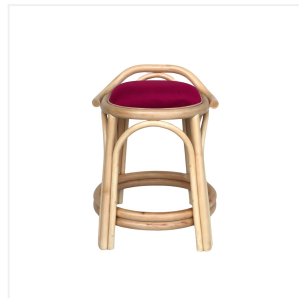

# Rattan Bistro Candy Stool

## STOR-0015

This backless round stool is lightweight for easy mobility with comfort to make the space it's in a frequent gathering place. Effortlessly enhances your room's sophistication and functionality. Skillfully constructed from natural rattan and synthetic rattan. Pair it with other rattan stools and add a complementing accent table for extra flair.

### PRODUCT INFORMATION

- USE: Indoor
- GENERAL MATERIAL: Natural Rattan
- FINISH TOP COAT: Natural Semi-Gloss
- FABRIC MATERIAL: Velvet
- CUSHION PAD INSERT: Foam
- FABRIC COLOR AVAILABLE: Black, Dark Brown, Marine Blue, Dark Green, Imperial Red
- STYLE: Classic, Colonial, Tropical
- GENERAL WARNINGS: Do not place near direct sources of heat. Keep away from direct solar light. Do not use abrasive products like acetones, bleaches, solvents, etc. Sharp elements can scratch the product surface.
- GENERAL CARE: Clean brushing it with a soft brush or with a dry cloth. If some liquid is spilt over the product, clean it as fast as possible to avoid making stains.
- CUSHION CARE: Spot clean only.
- VARIATION TYPE: Light and environment conditions may distort the color perception of the product, Shape, Sizes, Handmade
- ORIGIN COUNTRY: Indonesia (ID)