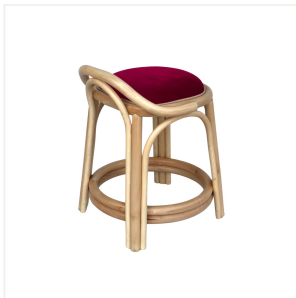

# Rattan Bistro Candy Stool

## STOR-0015

This backless round stool is lightweight for easy mobility with comfort to make the space it's in a frequent gathering place. Effortlessly enhances your room's sophistication and functionality. Skillfully constructed from natural rattan and synthetic rattan. Pair it with other rattan stools and add a complementing accent table for extra flair.

### PRODUCT INFORMATION

- USE: Indoor
- GENERAL MATERIAL: Natural Rattan
- FINISH TOP COAT: Natural Semi-Gloss
- FABRIC MATERIAL: Velvet
- CUSHION PAD INSERT: Foam
- FABRIC COLOR AVAILABLE: Black, Dark Brown, Marine Blue, Dark Green, Imperial Red
- STYLE: Classic, Colonial, Tropical
- GENERAL WARNINGS: Do not place near direct sources of heat. Keep away from direct solar light. Do not use abrasive products like acetones, bleaches, solvents, etc. Sharp elements can scratch the product surface.
- GENERAL CARE: Clean brushing it with a soft brush or with a dry cloth. If some liquid is spilt over the product, clean it as fast as possible to avoid making stains.
- CUSHION CARE: Spot clean only.
- VARIATION TYPE: Light and environment conditions may distort the color perception of the product, Shape, Sizes, Handmade
- ORIGIN COUNTRY: Indonesia (ID)