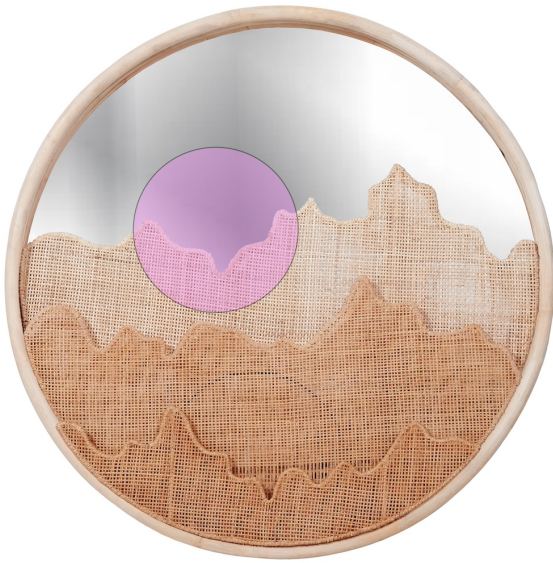

Chinoiserie Rattan Wall Art

MIRA-0030

Bring an Afternoon Asian Forest scenery for a fun mind-traveling experience in the home. Perfectly used as a statement piece, this beauty is great anchor piece for your living room, entryway, or master suite, this piece will make your interiors more inviting. Featuring wicker natural rattan for natural appeal.

PRODUCT INFORMATION

- COLOR: Natural
- USE: Indoor
- MATERIAL: Natural Rattan, Metal
- FINISH TOP COAT: Semi-Gloss
- STYLE: Chinoiserie
- GENERAL WARNINGS: Do not place near direct sources of heat. Keep away from direct solar light. Do not use abrasive products like acetones, bleaches, solvents, etc. Sharp elements can scratch the product surface.
- GENERAL CARE: Clean brushing it with a soft brush or with a dry cloth. If some liquid is spilt over the product, clean it as fast as possible to avoid making stains.
- VARIATION TYPE: Light and environment conditions may distort the color perception of the product, Shape, Sizes, Handmade
- ORIGIN COUNTRY: Indonesia (ID)

MEASUREMENTS

960 × 80 × 960 mm

PRODUCT LINK

<https://sheohomeliving.com/product/mira-0030/>