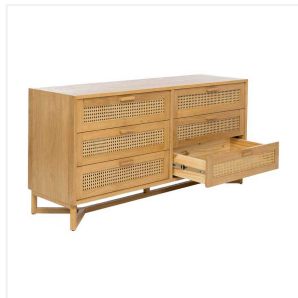

SUNGKAI WOOD RATTAN DRESSER

DRWO-0004

PRODUCT INFORMATION

MATERIAL Sungkai Wood, Rattan

FINISH Natural

ORIGIN Indonesia (ID)

GENERAL WARNING

GENERAL CARE

VARIATION TYPE

MEASUREMENTS

Metric:

L: 15cm x W: 4.5cm x H: 7.5cm

Imperial:

L: 5.91" x W: 1.77" x H: 2.95"

PRODUCT LINK

<https://sheohomeliving.com/product/drwo-0004/>